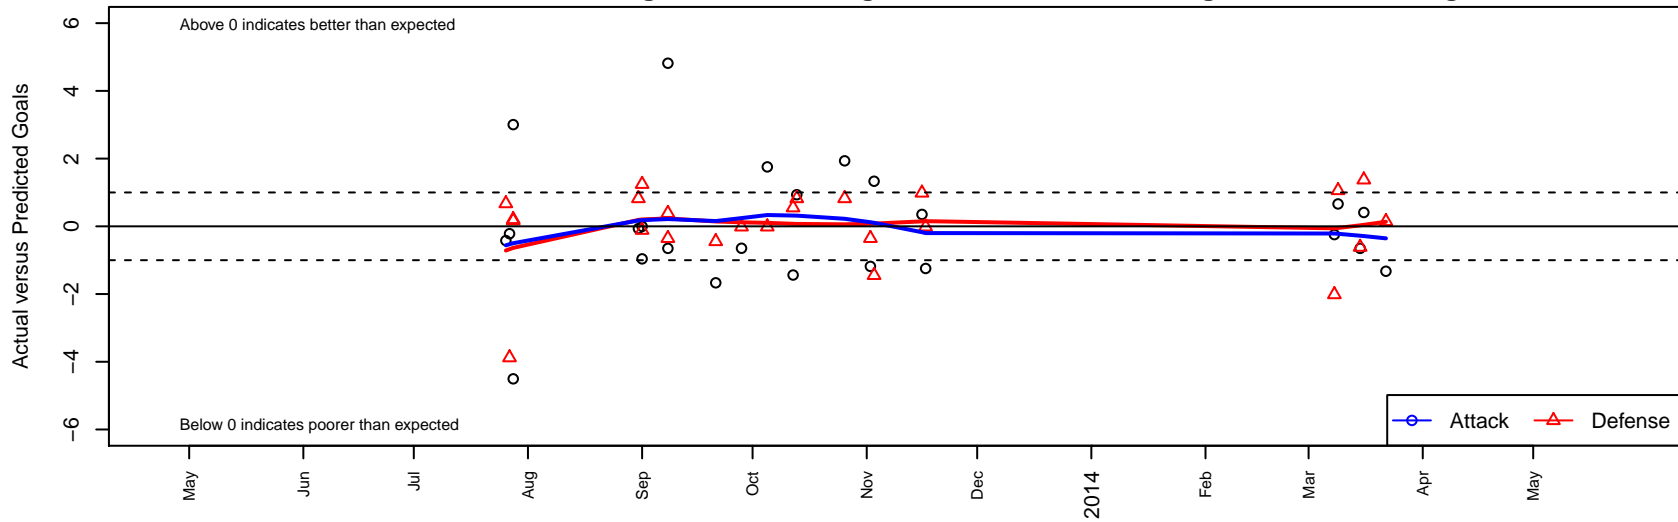

CWSA Grey G00

Central Washington Soccer Academy
 Yakima, WA
 G00 total strength=885
 attack=1.32 defense=1.37
 fall league = PSPL Classic 2 U13, Spr PSPL Cl
 notes= Arias 2013
 alt names used:
 CWSA G00 Grey Arias
 CWSA - Arias
 CWSA 00 White- Arias
 CWSA - Arias
 CWSA 00 White- Arias
 CWSA G00 Grey Arias

Venues played:
 Crossfire Select Cup GU13 Silver
 Labor Day Cup GU13
 PSPL Classic 2 U13
 Spr PSPL Classic 1 U13

CWSA Grey G00
 Dots are actual minus expected GF (blue circles) and GA (red triangles).
 Blue line is smoothed change in attack strength. Red is smoothed change in defense strength.